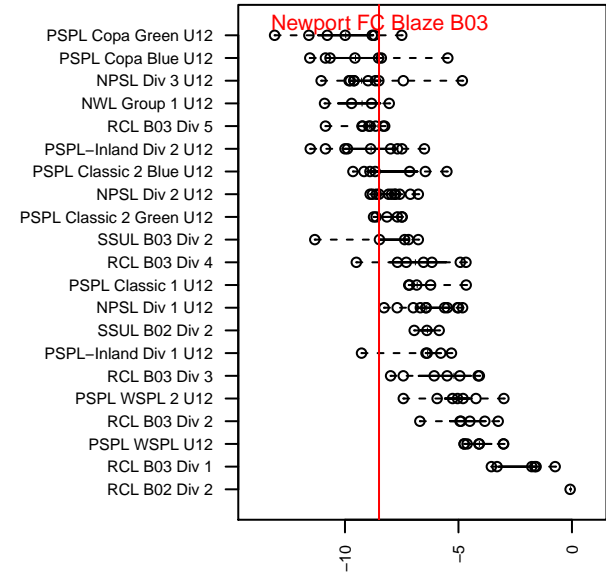

Newport FC Blaze B03

Newport Youth SC
 Bellevue, WA
 B03 total strength=400
 attack=0.28 defense=0.22
 fall league = NPSL Div 2 U12
 notes= Pintone 2015

alt names used:
 Newport FC Blaze '03
 Newport FC Blaze 03

Venues played:
 2015 Bigfoot Silver A U13
 2015 NPSL Division 2 U12
 2015 Founders Cup B03

Newport FC Blaze B03
 Dots are actual minus expected GF (blue circles) and GA (red triangles).
 Blue line is smoothed change in attack strength. Red is smoothed change in defense strength.

**attack and defense variance (black dot)
relative to other teams
and top 10 in region**

**attack and defense rating
relative to others at age
and all opponents in last 13 months**

Performance relative to 13 month average